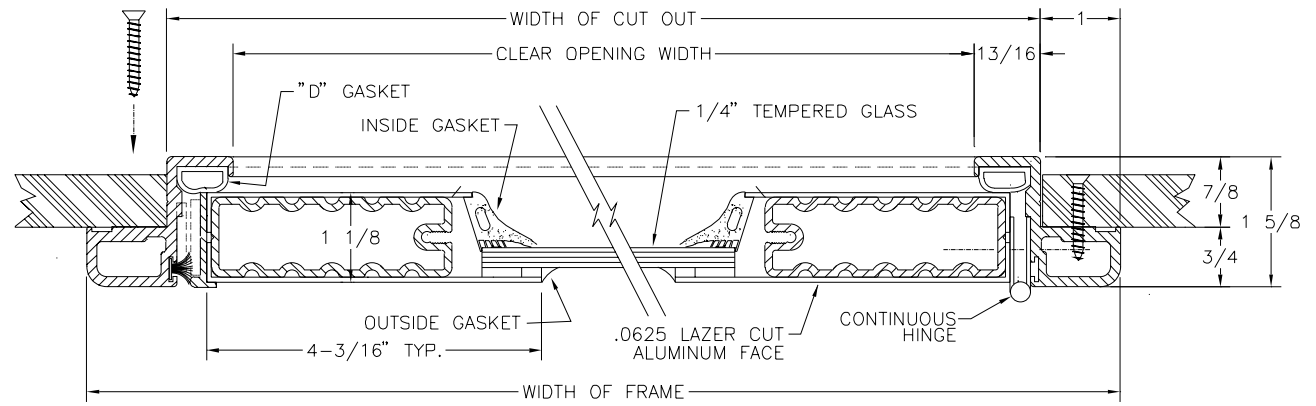

1600-D FLUSH FRAME - SWINGING CORE DOOR

FULL GLASS

UPPER GLASS

UPPER/LOWER GLASS

CUSTOM SHAPE

SOME DOOR PANEL OPTIONS AVAILABLE