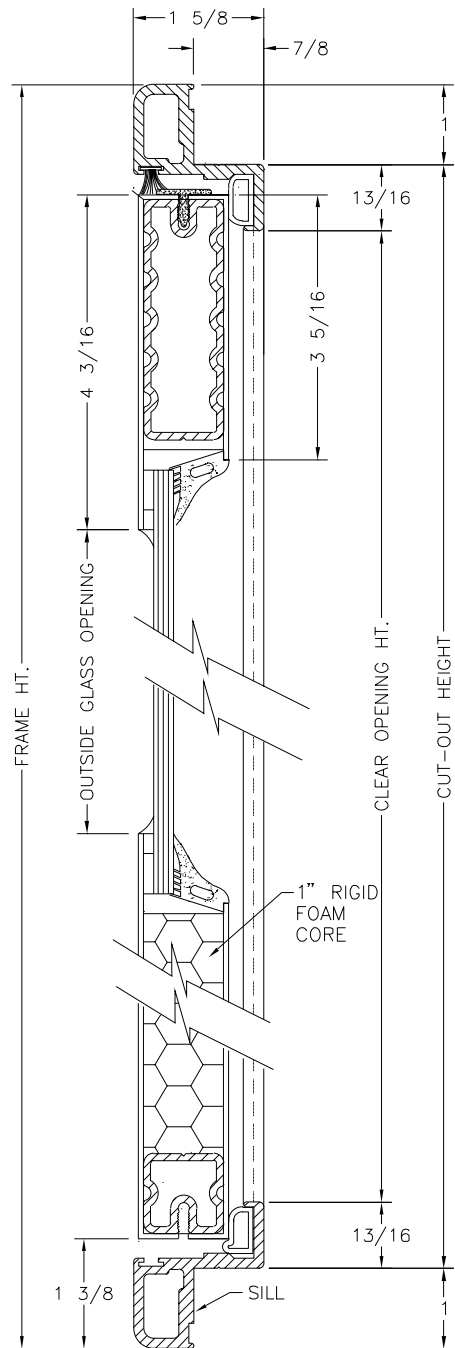

1600-D FLUSH FRAME - SWINGING CORE DOOR

FULL GLASS

UPPER GLASS

UPPER/LOWER GLASS

CUSTOM SHAPE

SOME DOOR PANEL OPTIONS AVAILABLE