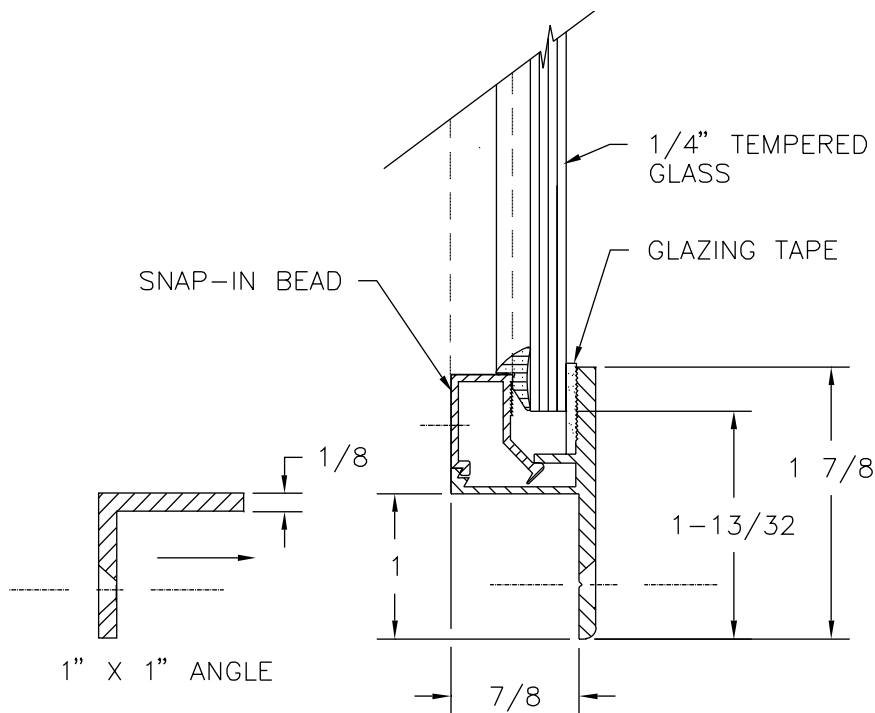

Finish

Marine grade urethanes and polyester powder coatings in various standard and custom colors are available.

DETAIL TYP.— ALL FRAMES— ALL SIDES