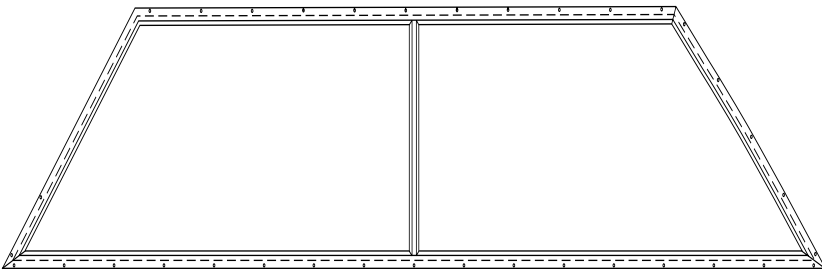

Design Information

Available Configurations:

Custom shapes available to your specifications :

Application

Series 1400-D Fixed Windows are generally used as cabin non-venting systems and are appropriate for most motor yachts, sport cruisers, and houseboats.

Fabrication

The master frame of aluminum extrusion is fully welded for structural strength. Frame assembly allows for glazing of standard 1/4" tempered glass, with opt. 3/8" glass available. Master frame flanges allow for ease of installation.